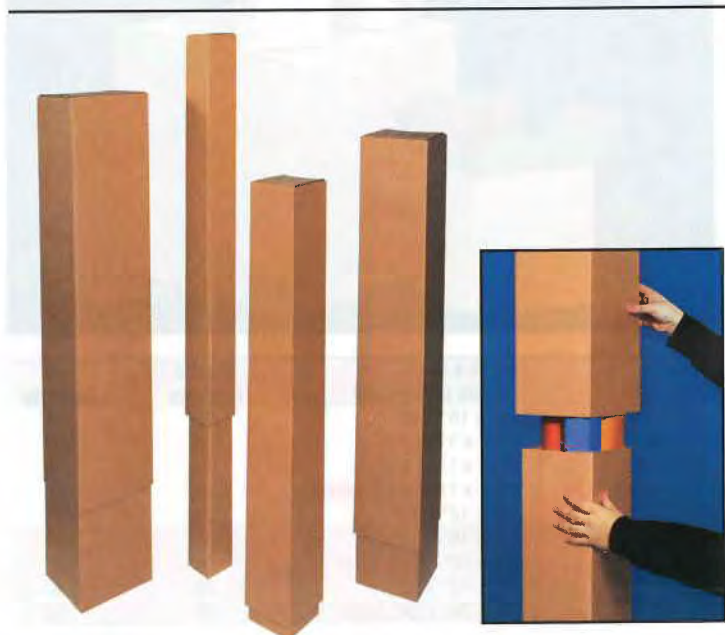

Telescoping Boxes

Two-piece design is adjustable to fit irregularly shaped items.

- Adjusts up to 90" in depth.
- Constructed from 200#/ECT-32 kraft corrugated.
- Cartons feature F.O.L. (full over lap) bottom flaps.
- Inner and outer cartons sold separately.

Telescoping Boxes

Stock Number	L x W x D (Inside Dimension)	Type	Bundle Quantity	Bale Quantity
T4448INNER	4" x 4" x 48"	Inner	25	625
T4448OUTER	4½" x 4½" x 48"	Outer	25	625
T6648INNER	6" x 6" x 48"	Inner	25	375
T6648OUTER	6½" x 6½" x 48"	Outer	25	375
T8848INNER	8" x 8" x 48"	Inner	20	240
T8848OUTER	8½" x 8½" x 48"	Outer	20	240
T101048INNER	10" x 10" x 48"	Inner	20	240
T101048OUTER	10½" x 10½" x 48"	Outer	20	240