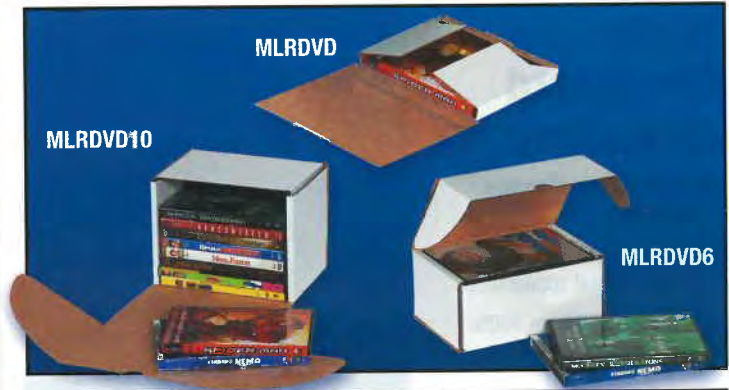

DVD Mailers

Protect your DVD shipments with these made-to-fit mailers!

- Made from strong 200#/ECT-32-B oyster white corrugated.
- Ships and stores flat to save space.

DVD Mailers

Stock Number	L x W x D (Inside Dimension)	Capacity	Bundle Quantity
MLRDVD	7⁷/₈" x 5¹/₁₆" x 1¹/₁₆"	1 DVD	50
MLRDVD6	7⁷/₈" x 5¹/₁₆" x 3³/₁₆"	6 DVDS	50
MLRDVD10	7⁷/₈" x 6" x 5¹/₁₆"	10 DVDS	50

Self-Seal DVD Mailers

Ship from 1 to 4 DVDs with these Self-Seal Mailers!

- Peel and seal closure.
- Durable 200#/ECT-32-E oyster white corrugated.
- Easy pull tab opening.

Self-Seal DVD Mailers

Stock Number	L x W x D (Inside Dimension)	Capacity	Bundle Quantity
MM1005	7¹/₁₆" x 5¹/₁₆" x 2¹/₁₆"	1-4 DVDS	200

DVD Literature Mailers

- Send both your DVD and literature in one package.
- Insert holds DVD safely in place.
- Strong 200#/ECT-32-B oyster white construction.
- No tape or glue needed for assembly.

DVD Literature Mailers & Insert Sets

Stock Number	L x W x D (Inside Dimension)	Capacity	Space for Literature	Bundle Quantity
DLM1182	11¹/₈" x 8³/₄" x 2"	1 DVD	1"	50
DLM1183	11¹/₈" x 8³/₄" x 3"	1 DVD	2"	50
DLM1184	11¹/₈" x 8³/₄" x 4"	1 DVD	3"	50

DVD Inserts Only - For use with Literature Mailers

Stock Number	L x W (Inside Dimension)	Capacity	Bundle Quantity
MDM1*	10³/₁₆" x 12¹/₁₆"	1 DVD	50

* MDM1 - Holds a single video and fits into a M1182, M1183 or M1184 Literature Mailer.