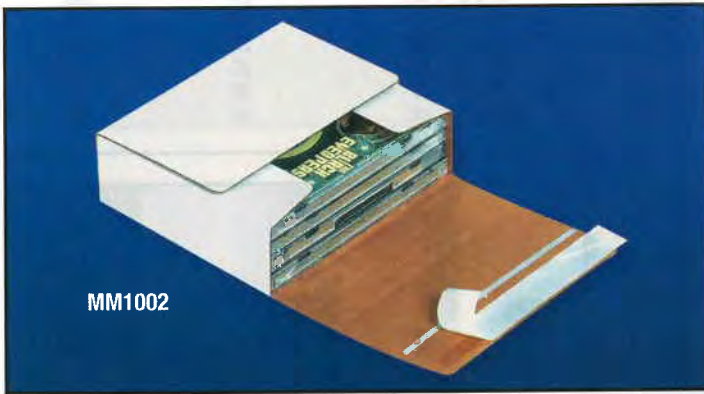

CD Mailers

Use to ship, store or mail CDs!

- Fits standard size jewel cases.
- Use tabs to lock carton closed. No tape needed.
- Made from strong 200#/ECT-32-B oyster white corrugated.
- Sizes to ship 1 to 25 CDs.

CD Mailers

Stock Number	L x W x D (Inside Dimension)	Capacity	Bundle Quantity
MLRCD	5 1/2" x 5" x 1/16"	1 CD	50
MLRCD6	5 1/2" x 5" x 2 3/16"	6 CDs	50
MEZ545	5 1/2" x 4 3/16" x 5"	10 CDs	50
MEZ1055	10 1/16" x 5" x 5 3/16"	25 CDs	50

MM1002

Self-Seal CD Mailers

Package and ship CDs easily with these Self-Seal CD Mailers.

- Peel and seal closure and easy pull tab opening.
- Fits standard size jewel cases.
- Made from 200#/ECT-32-E flute corrugated.
- #MM1002 ships up to 4 CDs.

Self-Seal CD Mailers

Stock Number	L x W x D (Inside Dimension)	Capacity	Bundle Quantity
MM1001	5 3/4" x 5 1/16" x 1/2"	1 CD	200
MM1002	5 3/4" x 5 1/16" x 1 3/4"	1-4 CDs	200

CD Literature Mailers

Ship documents and CDs together.

- Available in different depths to accommodate catalogs or literature.
- Insert securely holds CD in place.

CD Literature Mailer & Insert Sets

Stock Number	L x W x D (Inside Dimension)	Capacity	Space for Literature	Bundle Quantity
CDLM1182	11 1/2" x 8 3/4" x 2"	1 CD	1"	50
CDLM1183	11 1/2" x 8 3/4" x 3"	1 CD	2"	50
CDLM1184	11 1/2" x 8 3/4" x 4"	1 CD	3"	50

CD Inserts Only - For use with Literature Mailers

Stock Number	L x W x D (Inside Dimension)	Capacity	Bundle Quantity
MLRCDI*	10 1/4" x 12 1/16"	1 CD	50

* MLRCDI - Holds a single CD in a jewel case and fits into a M1182, M1183 or M1184 Literature Mailer.