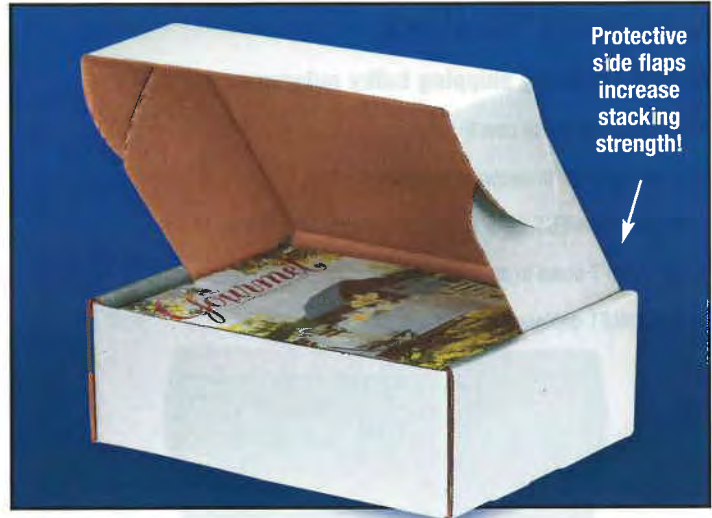

Deluxe Literature Mailers

Features protective side flaps and front outside tuck closure.

- Maximum protection for your most important documents.
- Manufactured from strong 200#/ECT-32-B oyster white corrugated.
- All ship and store flat to save space.