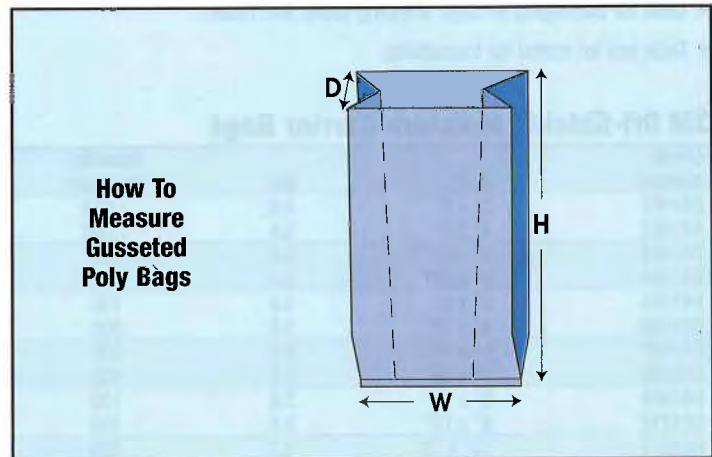

1.5 Mil Gusseted Polypropylene Poly Bags

Stock Number	W x D x H	Mil	Quantity Per Case
PBG100	2½" x ¾" x 6½"	1.5	2,000
PBG105	2½" x 1¼" x 7½"	1.5	2,000
PBG110	3" x 1¾" x 8½"	1.5	2,000
PBG115	3½" x 2¼" x 9½"	1.5	2,000
PBG120	4½" x 2¾" x 10¾"	1.5	2,000
PBG125	4½" x 3¼" x 13"	1.5	2,000
PBG130	5¼" x 3" x 13"	1.5	1,000