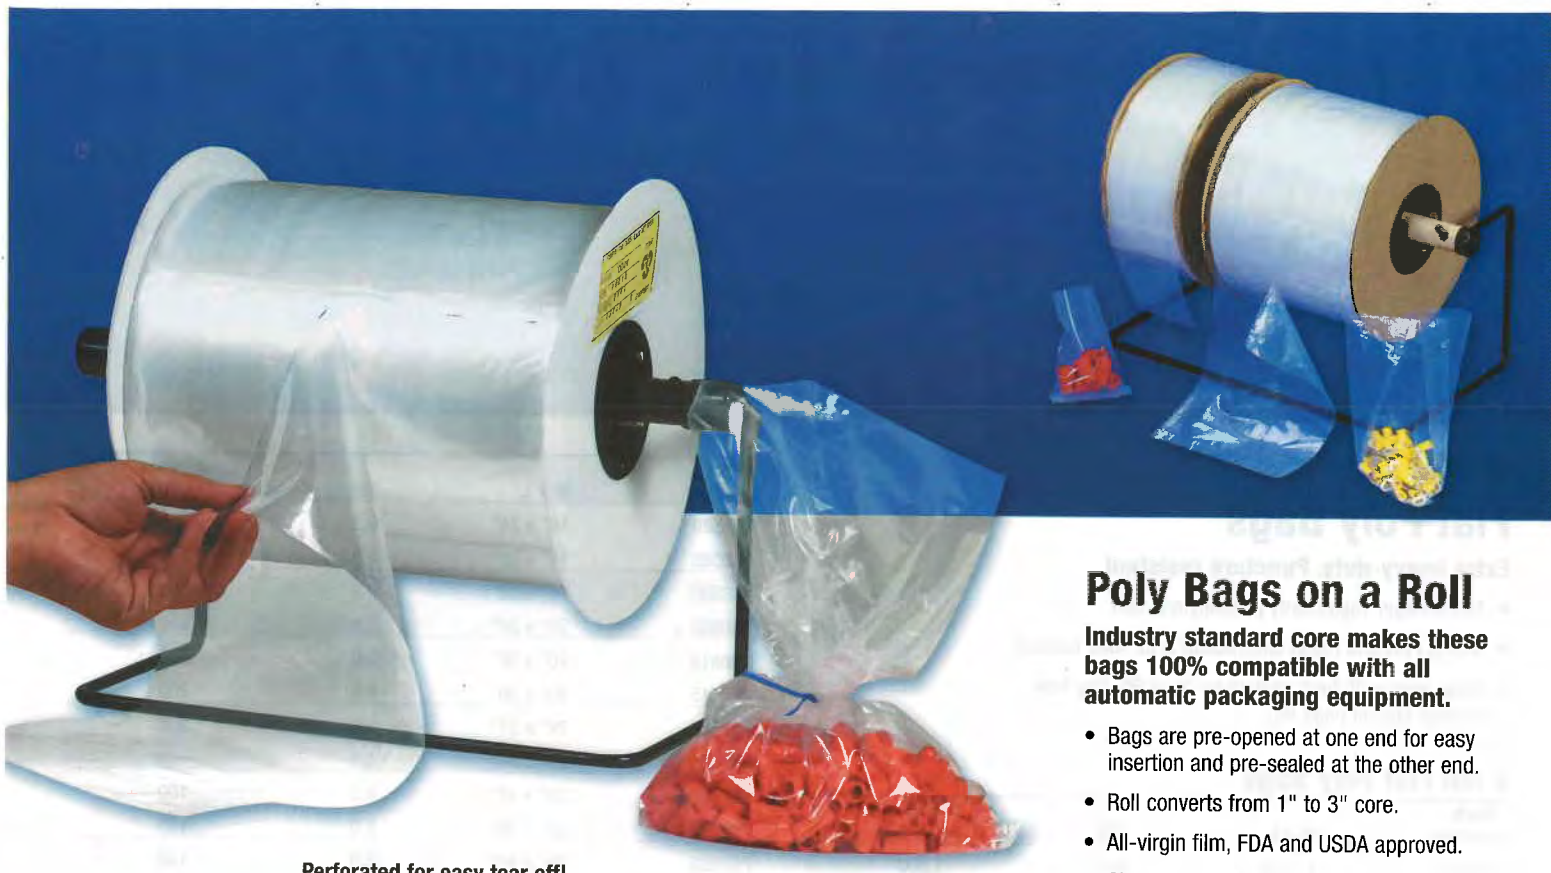

Flat Polypropylene Poly Bags

Enhance your product's image with these crystal clear bags.

- Vapor and moisture barriers keep packaged food fresh & extend shelf life.
- Meets FDA and USDA specifications for food contact.

Perforated for easy tear off!

Poly Bags on a Roll

Industry standard core makes these bags 100% compatible with all automatic packaging equipment.

- Bags are pre-opened at one end for easy insertion and pre-sealed at the other end.
- Roll converts from 1" to 3" core.
- All-virgin film, FDA and USDA approved.
- Close bags with twist ties on page 94 or with heat sealers on page 95.
- Dispensers available on page 87.