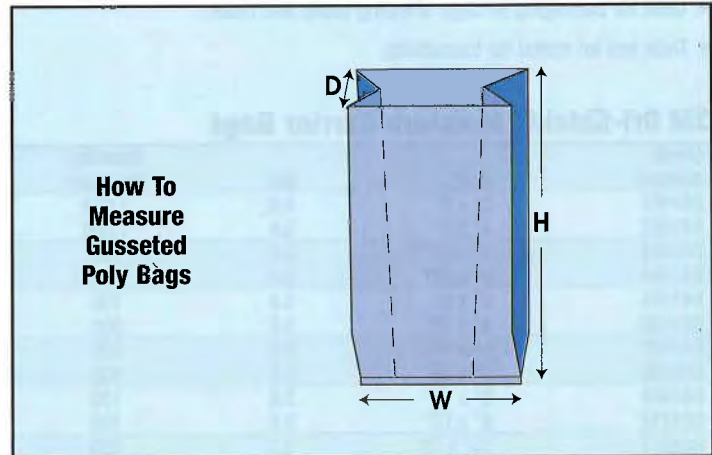

1.5 Mil Gusseted Polypropylene Poly Bags

Stock Number	W x D x H	Mil	Quantity Per Case
PBG100	2½" x ¾" x 6½"	1.5	2,000
PBG105	2½" x 1¼" x 7½"	1.5	2,000
PBG110	3" x 1¾" x 8½"	1.5	2,000
PBG115	3½" x 2¼" x 9½"	1.5	2,000
PBG120	4½" x 2¾" x 10¾"	1.5	2,000
PBG125	4½" x 3¼" x 13"	1.5	2,000
PBG130	5¼" x 3" x 13"	1.5	1,000