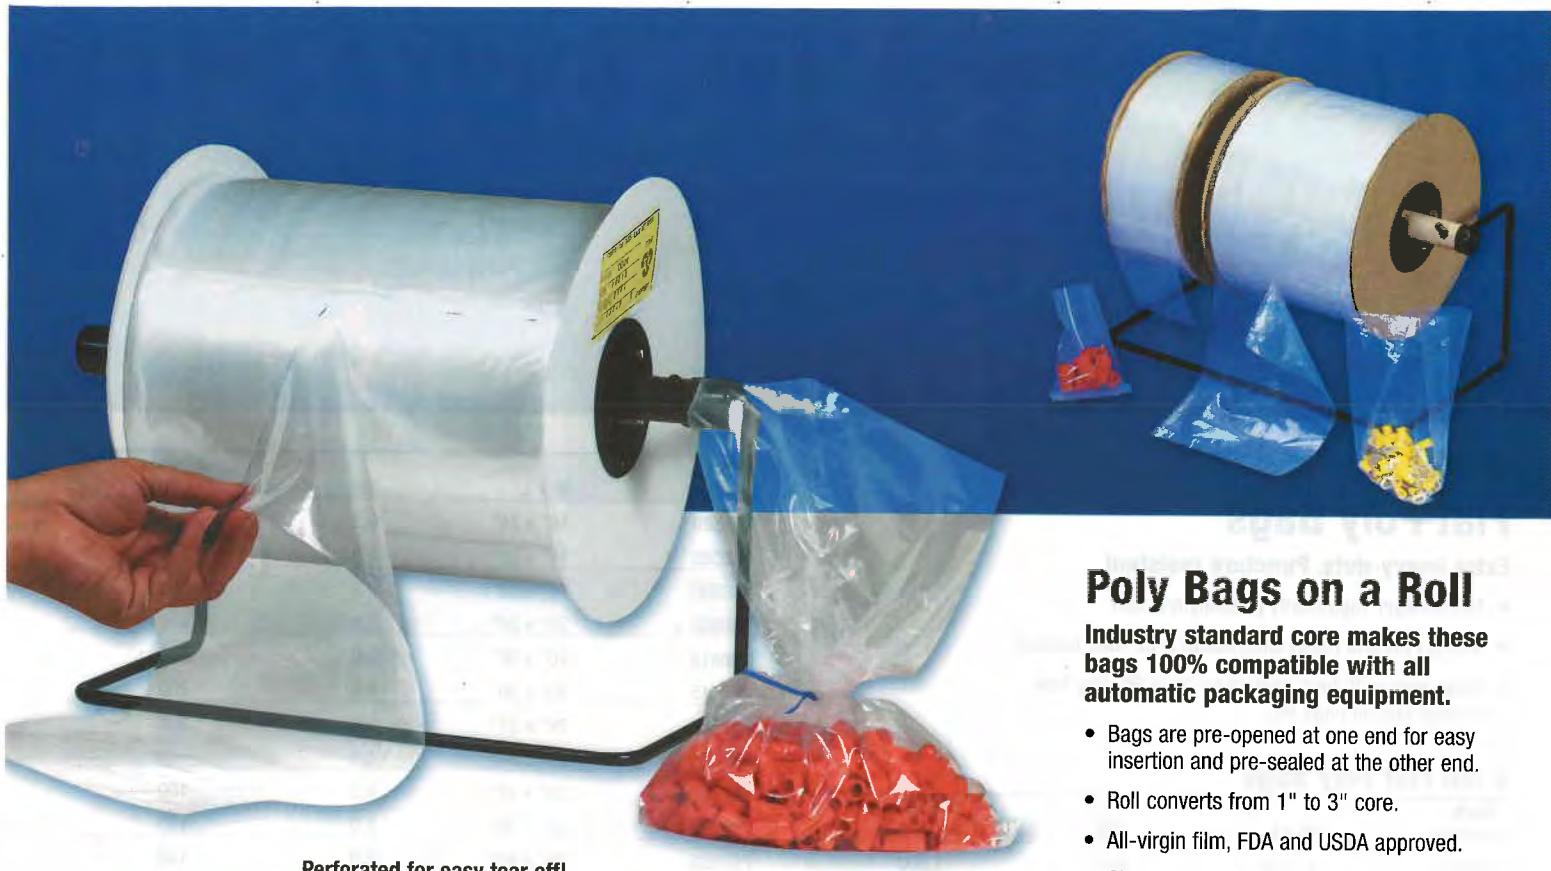

Flat Polypropylene Poly Bags

Enhance your product's image with these crystal clear bags.

- Vapor and moisture barriers keep packaged food fresh & extend shelf life.
- Meets FDA and USDA specifications for food contact.

Perforated for easy tear off!

Poly Bags on a Roll

Industry standard core makes these bags 100% compatible with all automatic packaging equipment.

- Bags are pre-opened at one end for easy insertion and pre-sealed at the other end.
- Roll converts from 1" to 3" core.
- All-virgin film, FDA and USDA approved.
- Close bags with twist ties on page 94 or with heat sealers on page 95.
- Dispensers available on page 87.